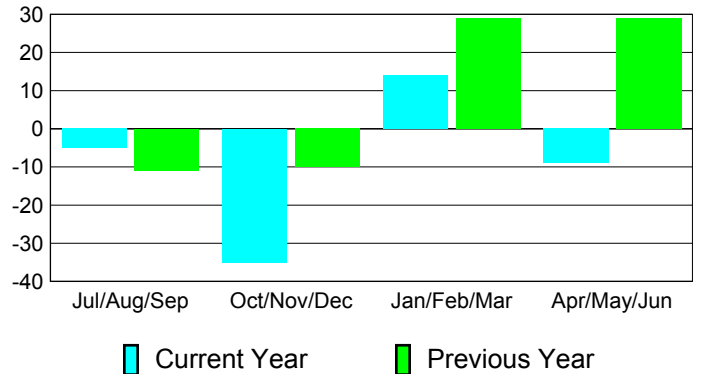

Gender Comparison 2010-2011

Jul/Aug/Sep

Oct/Nov/Dec

Jan/Feb/Mar

Apr/May/June

Male

Female