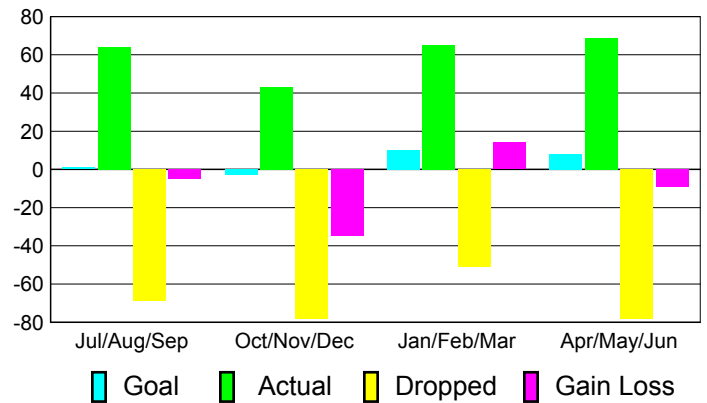

### YTD Status Quo Clubs 2010-2011

Status Quo Clubs Compared to Status Quo Members

## MEMBERSHIP

**Membership Results  
2010-2011**

**Membership  
2009-2010**

Month	Net Memb Goal	Actual New Memb	Actual Dropped Memb	Gain/Loss of Memb	Gain/Loss of Memb
Jul/Aug/Sep	1	64	-69	-5	-11
Oct/Nov/Dec	-3	43	-78	-35	-10
Jan/Feb/Mar	10	65	-51	14	29
Apr/May/June	8	69	-78	-9	29
<b>Totals</b>	<b>16</b>	<b>241</b>	<b>-276</b>	<b>-35</b>	<b>37</b>

### Membership Results 2010-2011

Goal, New, Dropped, Gain/Loss

### Comparison of Membership Gain/Loss

Current Year Compared to the Previous Year